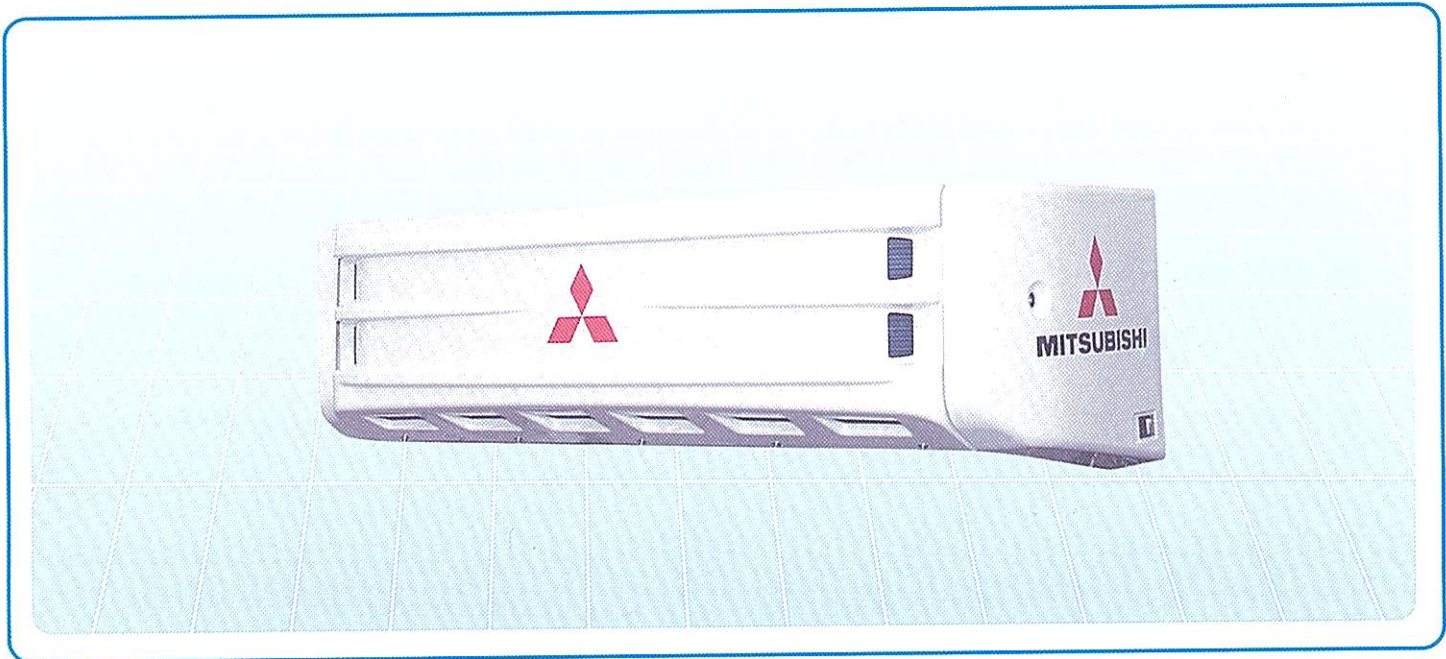

For medium and large-sized trucks

(Nose Mount Self Powered Model)

TNW 6/7 EA

- Realizes compact size in nose mount self powered model.

Size (mm)

Controller

Model		TNW6EA	TNW7EA
Capacity (AT30°C)	RT 0°C	6921W	7398W
	RT-20°C	4107W	4397W
Refrigerant		R404A	R404A
Air volume		3060m ³ /h	3060m ³ /h
Weight		515kg	517kg
Van m ³	Chilled	~50m ³	~55m ³
	Frozen	~40m ³	~45m ³
Engine Cylinder cc		Mitsubishi L3E 3 952cc	Mitsubishi L3E 3 952cc
		5.5kw	5.5kw
Electric motor		5.5kw	5.5kw
Compressor		Mitsubishi CR2318LWL	Mitsubishi CR2323LL
Size(mm)	Condenser	L1770	L1770
		D857	D857
		H705	H705
Size(mm)	Evaporator	L1220	L1220
		D740	D740
		H329	H329