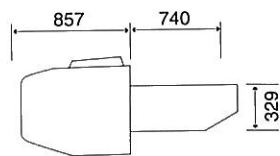

For medium and large-sized trucks

(Nose Mount Self Powered Model)

TNW 6/7 EA

- Realizes compact size in nose mount self powered model.

Size (mm)

Controller

Model		TNW6EA	TNW7EA
Capacity (AT30°C)	RT 0°C	6921W	7398W
	RT-20°C	4107W	4397W
Refrigerant		R404A	R404A
Air volume		3060m ³ /h	3060m ³ /h
Weight		515kg	517kg
Van m ³	Chilled	~50m ³	~55m ³
	Frozen	~40m ³	~45m ³
Engine Cylinder cc		Mitsubishi L3E 3 952cc	Mitsubishi L3E 3 952cc
		5.5kw	5.5kw
Electric motor		5.5kw	5.5kw
Compressor		Mitsubishi CR2318LWL	Mitsubishi CR2323LL
Size(mm)	Condenser	L1770	L1770
		D857	D857
		H705	H705
Size(mm)	Evaporator	L1220	L1220
		D740	D740
		H329	H329