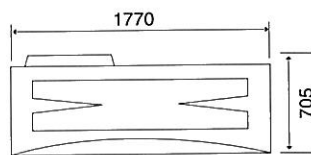

For medium and large-sized trucks

(Nose Mount Self Powered Model)

TNW 6/7 EA

- Realizes compact size in nose mount self powered model.

Size (mm)

Controller

Model		TNW6EA	TNW7EA
Capacity (AT30°C)	RT 0°C	6921W	7398W
	RT-20°C	4107W	4397W
Refrigerant		R404A	R404A
Air volume		3060m ³ /h	3060m ³ /h
Weight		515kg	517kg
Van m ³	Chilled	~50m ³	~55m ³
	Frozen	~40m ³	~45m ³
Engine Cylinder cc		Mitsubishi L3E 3 952cc	Mitsubishi L3E 3 952cc
		5.5kw	5.5kw
Electric motor		5.5kw	5.5kw
Compressor		Mitsubishi CR2318LWL	Mitsubishi CR2323LL
Size(mm)	Condenser	L1770	L1770
		D857	D857
		H705	H705
Size(mm)	Evaporator	L1220	L1220
		D740	D740
		H329	H329