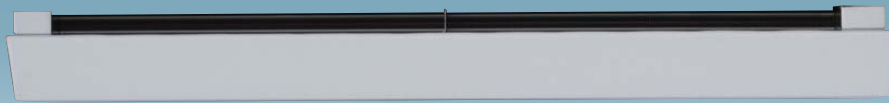

TDJS70DZA

TDJS Multi Series

Rear Evaporator

Various combination can meet your need flexibly.

TDS20EX2-E

TDS25EX2-E

TDS40EX2-E

TDS50EX2-E

System Model	TDS20EX2-E	TDS25EX2-E	TDS40EX2-E	TDS50EX2-E
TDJS35	Recommended	Recommended	Recommended	Infeasible
TDJS50	Feasible	Feasible	Recommended	Feasible
TDJS70	Infeasible	Infeasible	Recommended	Recommended